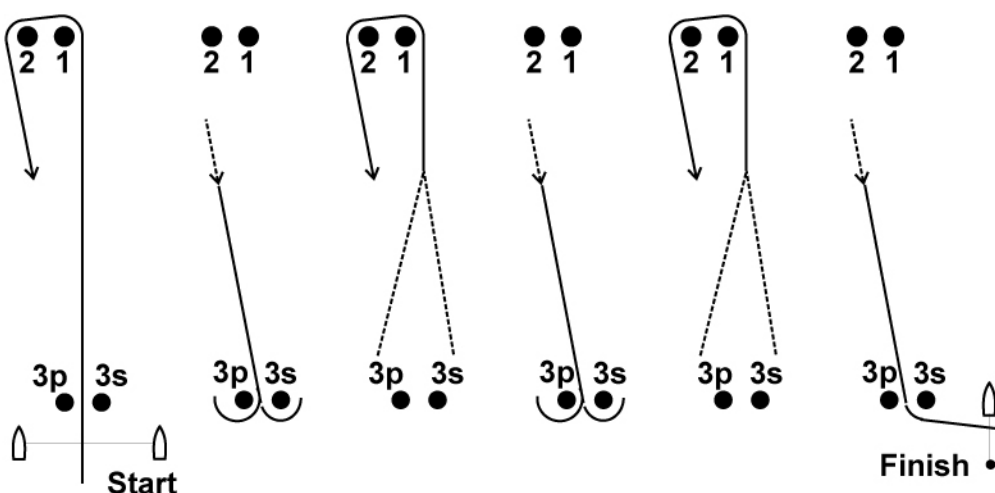

2

Notice to Competitors Tuesday, August 30th, 2022, 10:00 hrs

Tracking:

[DP] The assigned tracking device from TracTrac has to be collected before leaving the harbour for racing from the tracker wall located in the measurement tent and fixed near the mast (under deck). The tracking device has to be returned on the tracker wall within protest time.

Some Clarifications and corrections to avoid misunderstanding:

Official Notice Board

The official notice board is located near the restaurant of the club on the south side of the clubhouse as written in NOR 3.1

The online notice board as well as the WhatsApp group is an unofficial duplication.

This changes SI 2

Course

The course diagram (SI 8) is changed as follows

This should avoid misunderstandings about the starting line and the name of the leeward gate.